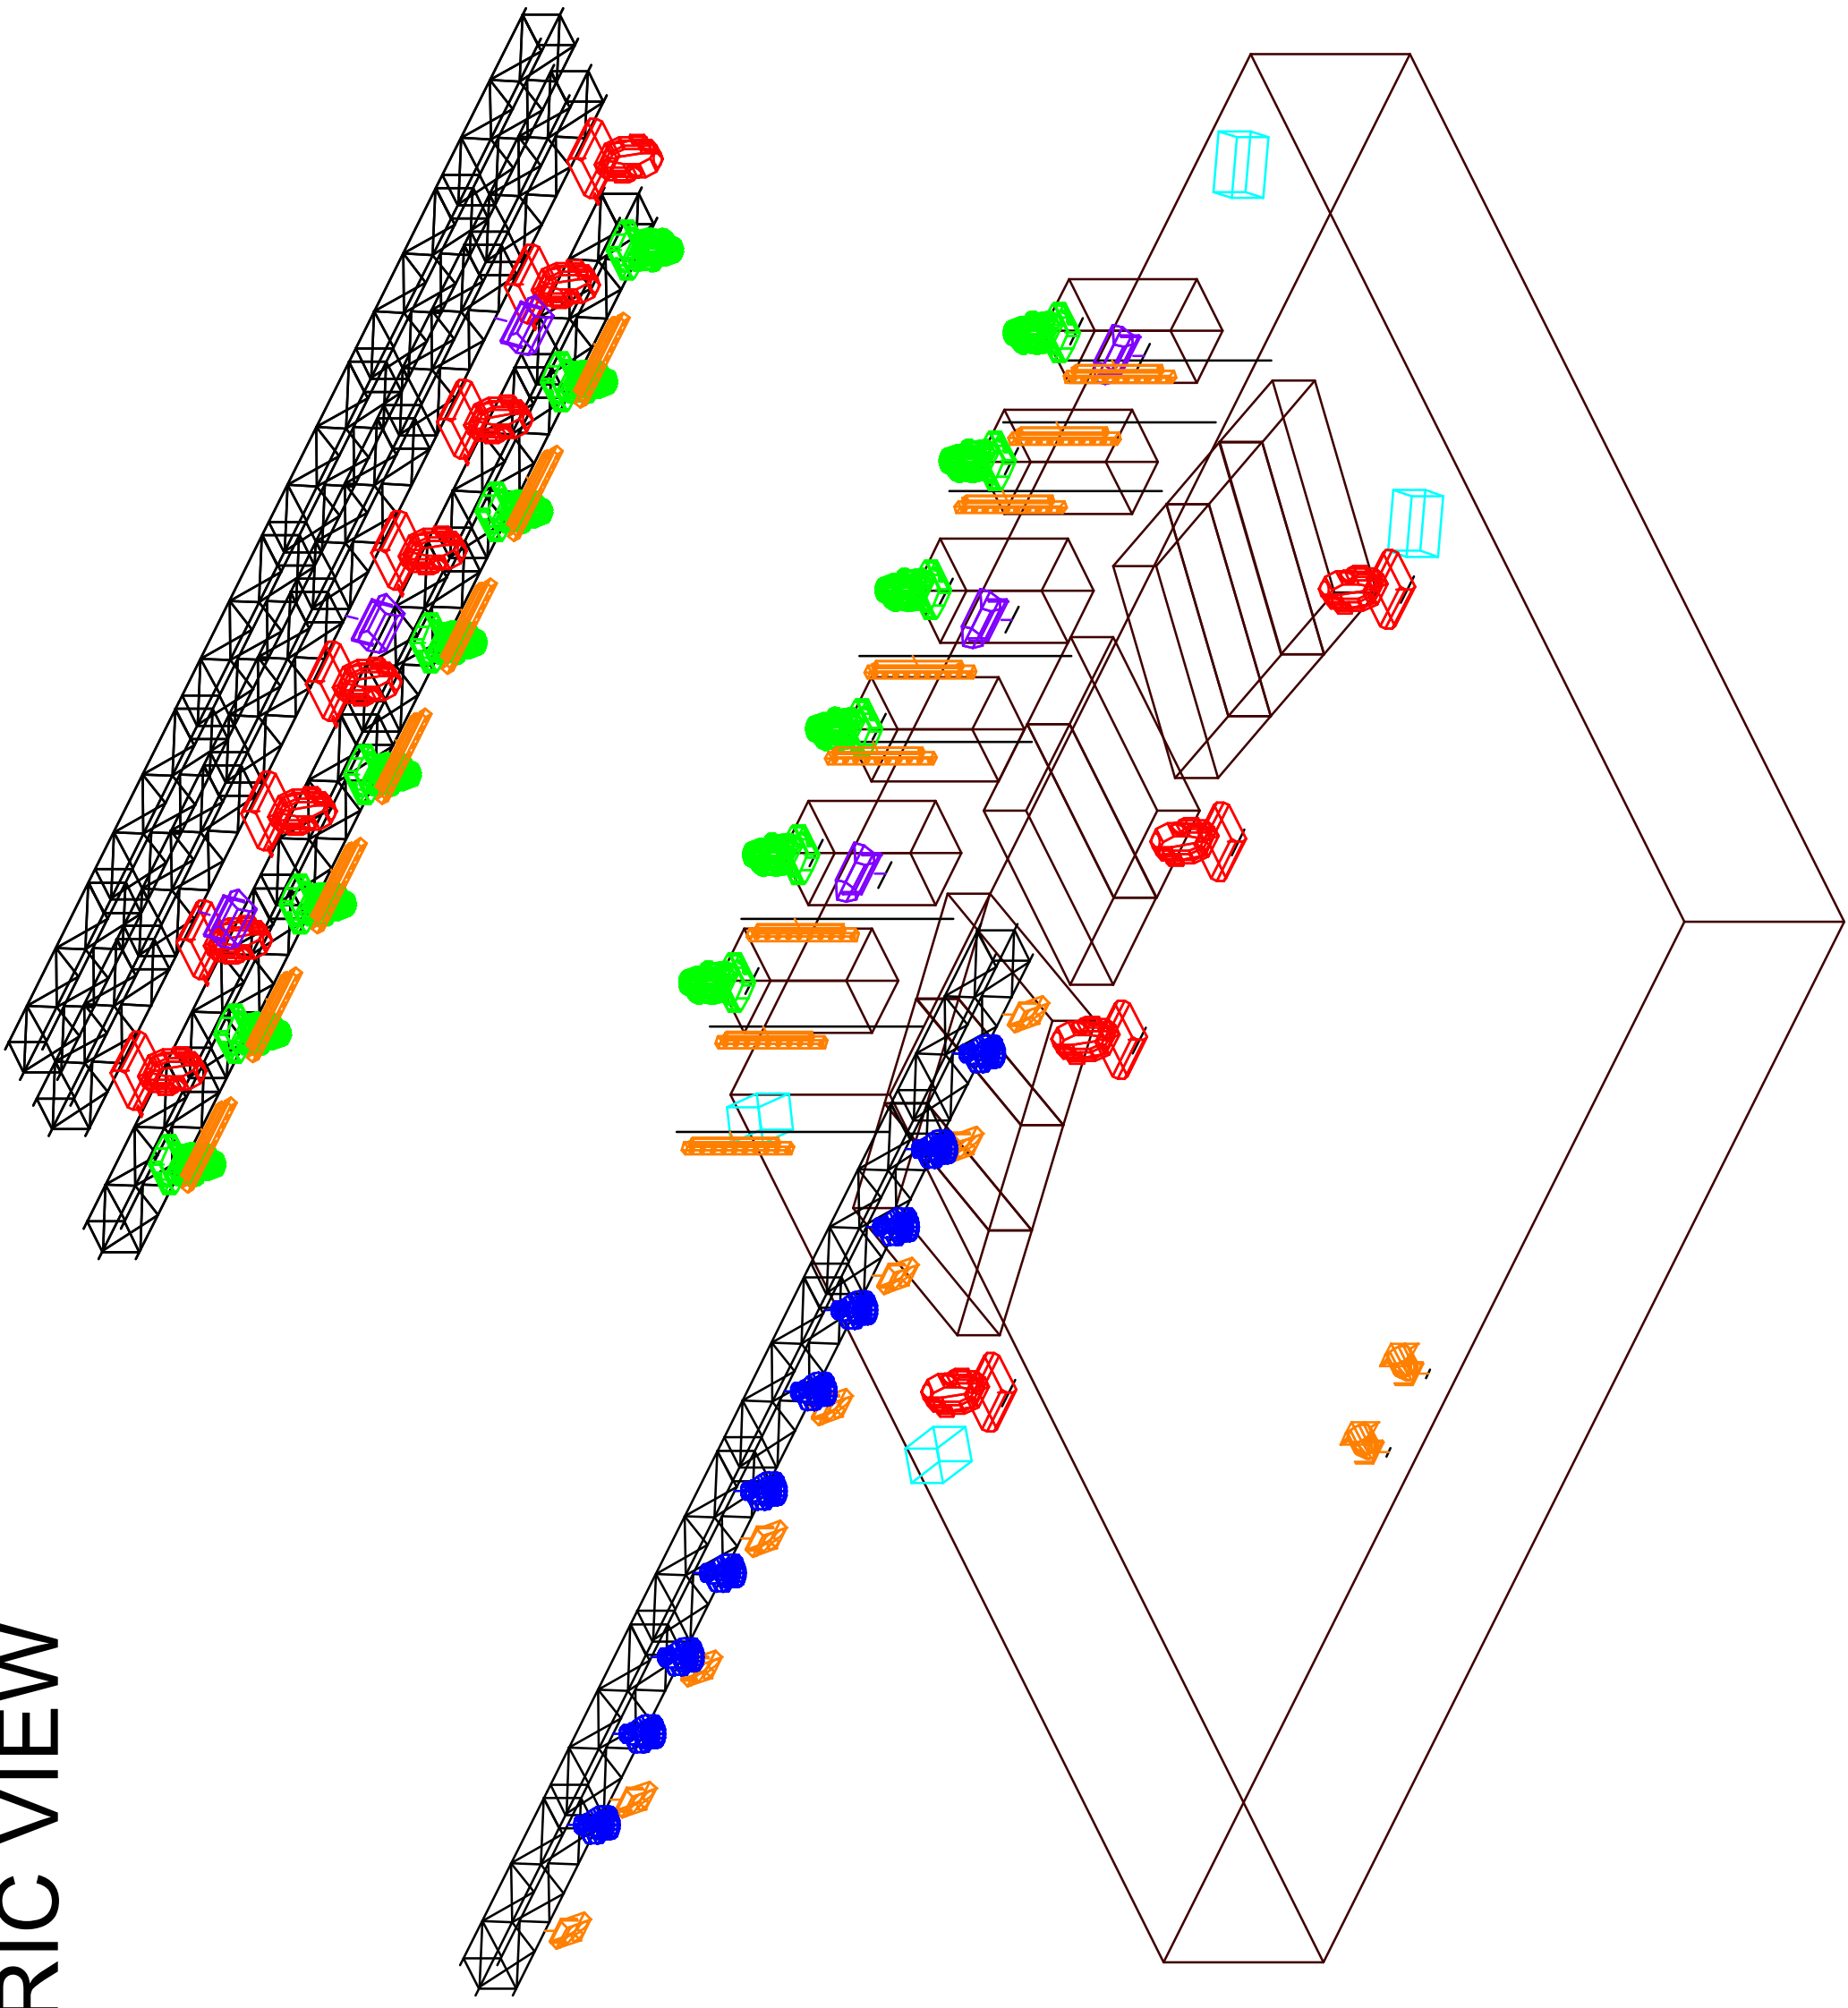

TOP VIEW

1.00m

BACKDROP TRUSS

BACK TRUSS

MIDDLE TRUSS

FRONT TRUSS

TOP VIEW - TRUSSES ONLY

1.00m

TOP VIEW - STAGE

FRONT VIEW - TRUSSES ONLY

FRONT TRUSS

MIDDLE TRUSS

BACK TRUSS

ISOMETRIC VIEW

LEGEND

12 x MARTIN MAC QUANTUM PROFILE

1 x GrandMA 2 light