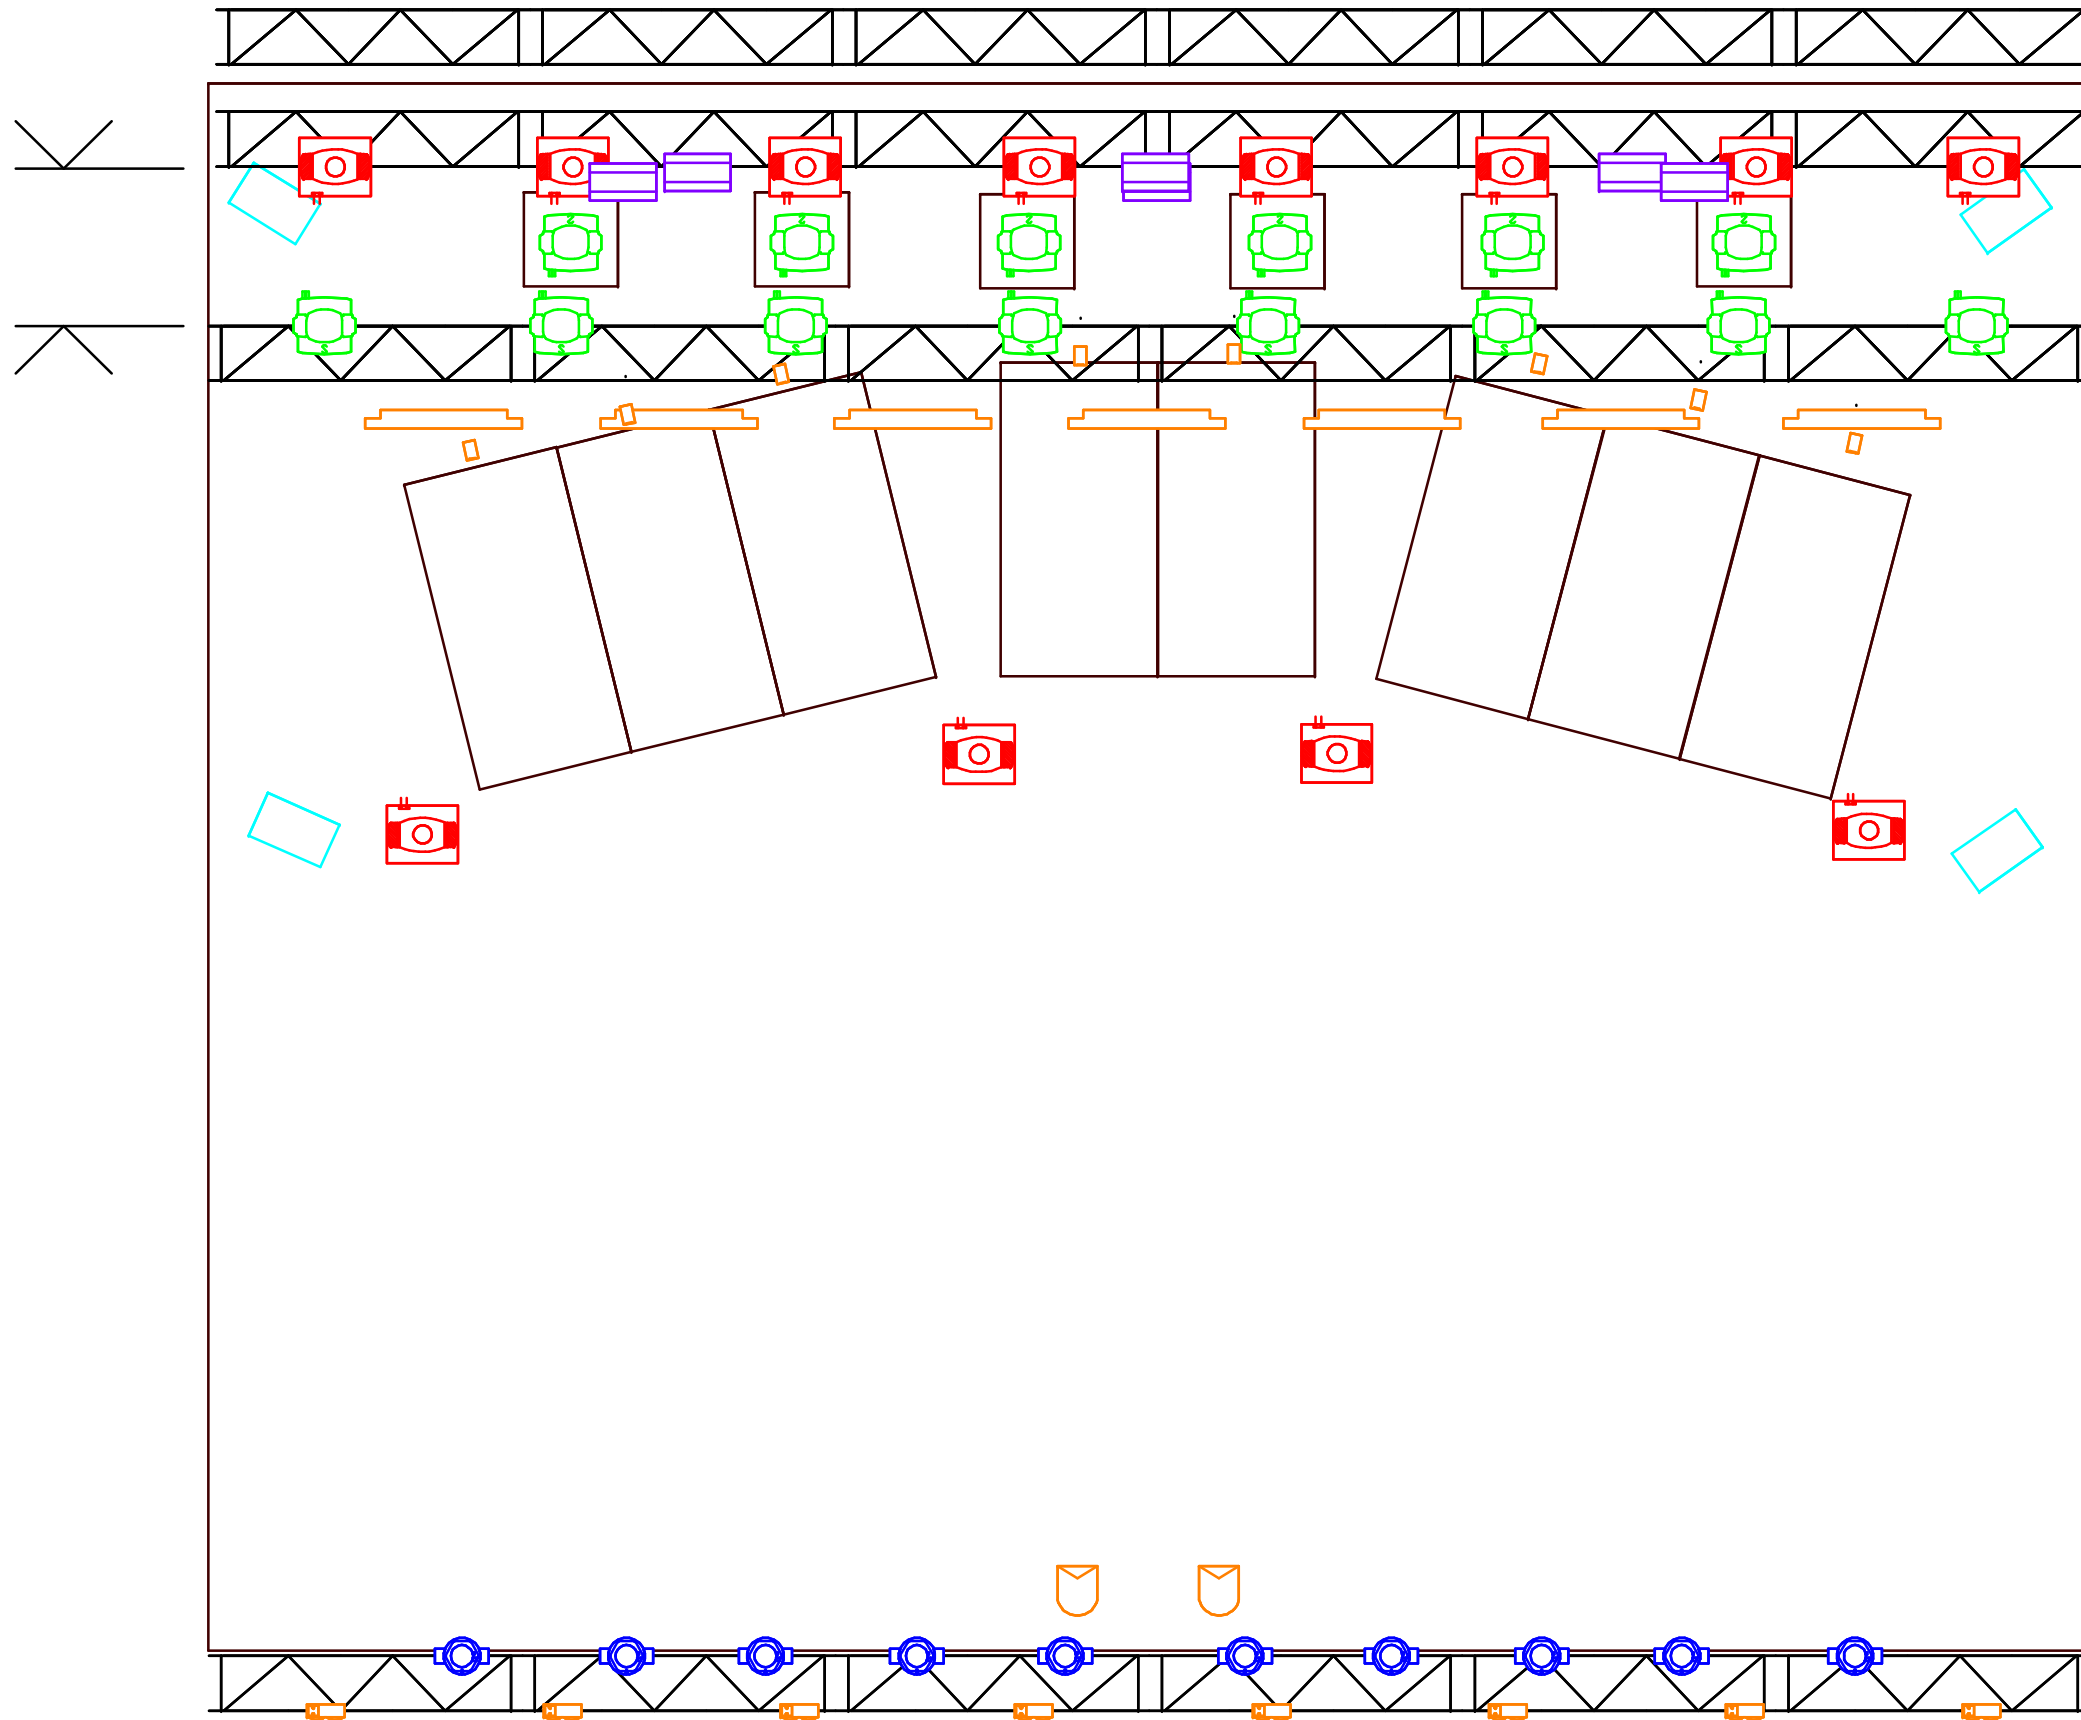

TOP VIEW

1.00m

BACKDROP TRUSS

BACK TRUSS

MIDDLE TRUSS

FRONT TRUSS

TOP VIEW - TRUSSES ONLY

1.00m

TOP VIEW - STAGE

FRONT VIEW - TRUSSES ONLY

FRONT TRUSS

MIDDLE TRUSS

BACK TRUSS

ISOMETRIC VIEW

LEGEND

12 x MARTIN MAC QUANTUM PROFILE

10 x DTS NICK NRG 1201 / ROBIN 600

14 x CLAY PAKY ALPHA BEAM

6 x MARTIN ATOMIC 3000

4 X SMOKE-FACTORY TOUR HAZER

8 x 4 LITE BLINDER DWE

2 x PAR 56 FLOOR

15 x SHOWTEC SUNSTRIP ACTIVE

2 x FOLLOWSPOT 1,8kW RJ VICTOR

1 x GrandMA 2 light